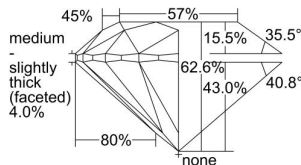

GIA®

FACSIMILE

GIA REPORT 6495771263

Verify this report at GIA.edu

GIA NATURAL DIAMOND DOSSIER®

June 27, 2024
GIA Report Number 6495771263
Shape and Cutting Style ..... Round Brilliant
Measurements ..... 4.26 - 4.29 x 2.67 mm

GRADING RESULTS

Carat Weight ..... 0.30 carat
Color Grade ..... G
Clarity Grade VS1
Cut Grade ..... Excellent

ADDITIONAL GRADING INFORMATION

Polish ..... Excellent
Symmetry ..... Excellent
Fluorescence ..... None
Clarity Characteristics ..... Cloud
Inscription(s): GIA 6495771263

PROPORTIONS

Profile to actual proportions