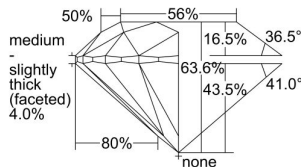

GIA®

FACSIMILE

GIA REPORT 6495773881

Verify this report at GIA.edu

GIA NATURAL DIAMOND DOSSIER®

July 02, 2024
GIA Report Number **6495773881**
Shape and Cutting Style ..... **Round Brilliant**
Measurements ..... **4.84 - 4.91 x 3.10 mm**

GRADING RESULTS

Carat Weight ..... **0.46 carat**
Color Grade ..... **E**
Clarity Grade **VS2**
Cut Grade ..... **Very Good**

ADDITIONAL GRADING INFORMATION

Polish ..... **Excellent**
Symmetry ..... **Very Good**
Fluorescence ..... **None**
Clarity Characteristics..... **Cloud, Crystal**
Inscription(s): **GIA 6495773881**

PROPORTIONS

Profile to actual proportions

GRADING SCALES

GIA COLOR SCALE	GIA CLARITY SCALE	GIA CUT SCALE
COLOURLESS	FLAWLESS	EXCELLENT
D	FLAWLESS	
E	FLAWLESS	VERY GOOD
F	FLAWLESS	
G	FLAWLESS	GOOD
H	FLAWLESS	
I	VVS₁	FAIR
J	VVS₂	
K	VS₁	POOR
L	VS₂	
M	SI₁	I₁
N	SI₂	
O	I₂	I₃
P	I₃	
Q		
R		
S		
T		
U		
V		
W		
X		
Y		
Z