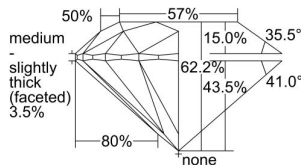

GIA®

FACSIMILE

GIA REPORT 6495777128

Verify this report at GIA.edu

GIA NATURAL DIAMOND DOSSIER®

June 27, 2024
GIA Report Number **6495777128**
Shape and Cutting Style ..... **Round Brilliant**
Measurements ..... **5.11 - 5.13 x 3.19 mm**

GRADING RESULTS

Carat Weight ..... **0.51 carat**
Color Grade ..... **J**
Clarity Grade **VS1**
Cut Grade ..... **Excellent**

ADDITIONAL GRADING INFORMATION

Polish ..... **Excellent**
Symmetry ..... **Excellent**
Fluorescence ..... **None**
Clarity Characteristics..... **Crystal, Needle, Cloud, Pinpoint**
Inspection(s): **GIA 6495777128**

PROPORTIONS

Profile to actual proportions

GRADING SCALES

GIA COLOR SCALE

COLORESS	D
	E
	F
	G
	H
	I
	J
NEAR COLORESS	K
	L
FANIT	M
	N
	O
	P
VERY LIGHT	Q
	R
	S
	T
	U
	V
	W
	X
	Y
LIGHT	Z

GIA CLARITY SCALE

VERY VERY SLIGHTLY INCLUDED	FLAWLESS
	INTERNALLY FLAWLESS
VERY SLIGHTLY INCLUDED	VVS₁
	VVS₂
SLIGHTLY INCLUDED	VS₁
	VS₂
INCLUDED	SI₁
	SI₂
	I₁
	I₂
	I₃

GIA CUT SCALE

EXCELLENT
VERY GOOD
GOOD
FAIR
POOR