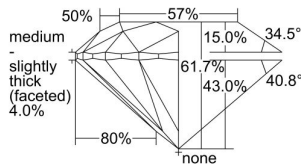

GIA®

FACSIMILE

GIA REPORT 6495781185

Verify this report at GIA.edu

GIA NATURAL DIAMOND DOSSIER®

July 01, 2024
GIA Report Number **6495781185**
Shape and Cutting Style ..... **Round Brilliant**
Measurements ..... **5.08 - 5.12 x 3.15 mm**

GRADING RESULTS

Carat Weight ..... **0.50 carat**
Color Grade ..... **D**
Clarity Grade **S11**
Cut Grade ..... **Excellent**

ADDITIONAL GRADING INFORMATION

Polish ..... **Excellent**
Symmetry ..... **Excellent**
Fluorescence ..... **None**
Clarity Characteristics..... **Cloud, Crystal, Feather**
Inscription(s): **GIA 6495781185**

PROPORTIONS

Profile to actual proportions

GRADING SCALES

GIA COLOR SCALE	GIA CLARITY SCALE	GIA CUT SCALE	
D	FLAWLESS	EXCELLENT	
E	INTERNALLY FLAWLESS		
F		VVS₁	VERY GOOD
G	VVS₂		
H	VS₁	GOOD	
I	VS₂		
J	S1₁	FAIR	
K	S1₂		
L	I₁	POOR	
M	I₂		
N	I₃		
O			
P			
Q			
R			
S			
T			
U			
V			
W			
X			
Y			
Z