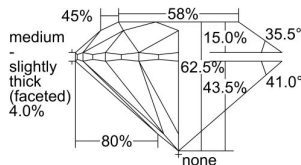

GIA®

FACSIMILE

GIA REPORT 6495784375

Verify this report at GIA.edu

GIA NATURAL DIAMOND DOSSIER®

June 28, 2024
GIA Report Number **6495784375**
Shape and Cutting Style ..... **Round Brilliant**
Measurements ..... **5.11 - 5.13 x 3.20 mm**

GRADING RESULTS

Carat Weight ..... **0.52 carat**
Color Grade ..... **G**
Clarity Grade **VVS1**
Cut Grade ..... **Excellent**

ADDITIONAL GRADING INFORMATION

Polish ..... **Excellent**
Symmetry ..... **Excellent**
Fluorescence ..... **None**
Clarity Characteristics..... **Pinpoint, Feather, Surface Graining**
Inscription(s): **GIA 6495784375**

PROPORTIONS

Profile to actual proportions