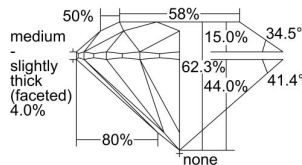

GIA®

FACSIMILE

GIA REPORT

6495784690

Verify this report at GIA.edu

GIA NATURAL DIAMOND DOSSIER®

June 28, 2024
GIA Report Number **6495784690**
Shape and Cutting Style ..... **Round Brilliant**
Measurements ..... **4.45 - 4.47 x 2.78 mm**

GRADING RESULTS

Carat Weight ..... **0.34 carat**
Color Grade ..... **D**
Clarity Grade **VVS2**
Cut Grade ..... **Excellent**

ADDITIONAL GRADING INFORMATION

Polish ..... **Excellent**
Symmetry ..... **Excellent**
Fluorescence ..... **None**
Clarity Characteristics ..... **Pinpoint**
Inscription(s): **GIA 6495784690**

PROPORTIONS

Profile to actual proportions

GRADING SCALES

GIA COLOR SCALE

COLORLESS	D
	E
	F
	G
	H
	I
	J
NEAR COLORLESS	K
	L
Faint	M
	N
	O
	P
	Q
Very Light	R
	S
	T
	U
	V
	W
	X
	Y
Light	Z

GIA CLARITY SCALE

FLAWLESS	VERY VERY SLIGHTLY INCLUDED	VVS₁	
			VVS₂
INTERNALLY FLAWLESS	VERY SLIGHTLY INCLUDED	VS₁	
		VS₂	
SLIGHTLY INCLUDED	SLIGHTLY INCLUDED	SI₁	
		SI₂	
INCLUDED	INCLUDED	I₁	
		I₂	
		I₃	

GIA CUT SCALE

EXCELLENT	VERY GOOD	GOOD	FAIR	POOR