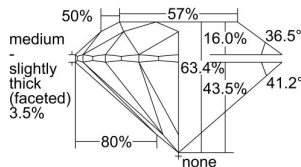

GIA®

FACSIMILE

GIA REPORT 6495784781

Verify this report at GIA.edu

GIA NATURAL DIAMOND DOSSIER®

July 04, 2024
GIA Report Number **6495784781**
Shape and Cutting Style ..... **Round Brilliant**
Measurements ..... **4.46 - 4.49 x 2.84 mm**

GRADING RESULTS

Carat Weight ..... **0.35 carat**
Color Grade ..... **G**
Clarity Grade **S11**
Cut Grade ..... **Excellent**

ADDITIONAL GRADING INFORMATION

Polish ..... **Excellent**
Symmetry ..... **Excellent**
Fluorescence ..... **None**
Clarity Characteristics ..... **Cloud, Crystal**
Inscription(s): **GIA 6495784781**

PROPORTIONS

Profile to actual proportions