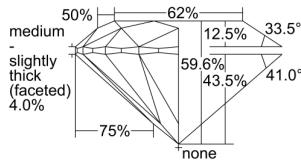

GIA®

FACSIMILE

GIA REPORT 6495787335

Verify this report at GIA.edu

GIA NATURAL DIAMOND DOSSIER®

July 01, 2024
GIA Report Number **6495787335**
Shape and Cutting Style ..... **Round Brilliant**
Measurements ..... **5.10 - 5.18 x 3.06 mm**

GRADING RESULTS

Carat Weight ..... **0.50 carat**
Color Grade ..... **E**
Clarity Grade ..... **Internally Flawless**
Cut Grade ..... **Excellent**

ADDITIONAL GRADING INFORMATION

Polish ..... **Excellent**
Symmetry ..... **Very Good**
Fluorescence ..... **None**
Clarity Characteristics.....**Natural, Minor Details of Polish**
Inscription(s): **GIA 6495787335**

PROPORTIONS

Profile to actual proportions

GRADING SCALES

GIA COLOR SCALE	GIA CLARITY SCALE	GIA CUT SCALE
D	FLAWLESS	EXCELLENT
E	INTERNALLY FLAWLESS	
F	VVS₁	VERY GOOD
G		
H	VS₁	GOOD
I		
J	SI₁	FAIR
K		
L	I₁	POOR
M		
N	I₂	
O		
P	I₃	
Q		
R		
S		
T		
U		
V		
W		
X		
Y		
Z