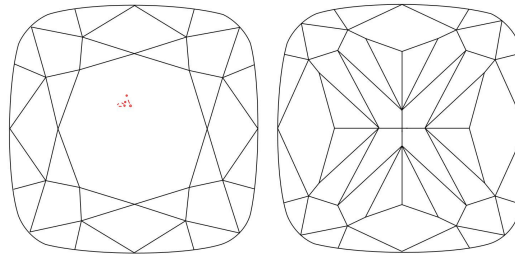

GIA NATURAL DIAMOND GRADING REPORT

July 04, 2024  
 GIA Report Number ..... 6495797373  
 Shape and Cutting Style ..... Cushion Modified Brilliant  
 Measurements ..... 6.14 x 5.97 x 4.07 mm

GRADING RESULTS

Carat Weight ..... 1.21 carat  
 Color Grade ..... D  
 Clarity Grade ..... VS1

ADDITIONAL GRADING INFORMATION

Polish ..... Excellent  
 Symmetry ..... Excellent  
 Fluorescence ..... None  
 Inscription(s): GIA 6495797373  
**Comments:** Pinpoints are not shown.

PROPORTIONS

Profile not to actual proportions

CLARITY CHARACTERISTICS

KEY TO SYMBOLS\*

- Crystal
- ∖ Needle

\* Red symbols denote internal characteristics (inclusions). Green or black symbols denote external characteristics (blemishes). Diagram is an approximate representation of the diamond, and symbols shown indicate type, position, and approximate size of clarity characteristics. All clarity characteristics may not be shown. Details of finish are not shown.