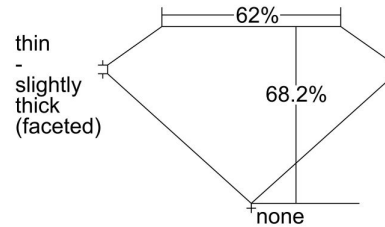

GIA NATURAL DIAMOND GRADING REPORT

July 04, 2024  
 GIA Report Number ..... 6495797373  
 Shape and Cutting Style ..... Cushion Modified Brilliant  
 Measurements ..... 6.14 x 5.97 x 4.07 mm

GRADING RESULTS

Carat Weight ..... 1.21 carat  
 Color Grade ..... D  
 Clarity Grade ..... VS1

ADDITIONAL GRADING INFORMATION

Polish ..... Excellent  
 Symmetry ..... Excellent  
 Fluorescence ..... None  
 Inscription(s): GIA 6495797373  
**Comments:** Pinpoints are not shown.

PROPORTIONS

Profile not to actual proportions

CLARITY CHARACTERISTICS

KEY TO SYMBOLS\*

- Crystal
- ∖ Needle

\* Red symbols denote internal characteristics (inclusions). Green or black symbols denote external characteristics (blemishes). Diagram is an approximate representation of the diamond, and symbols shown indicate type, position, and approximate size of clarity characteristics. All clarity characteristics may not be shown. Details of finish are not shown.