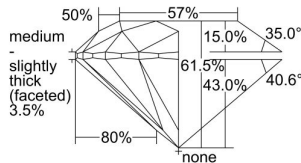

GIA®

FACSIMILE

GIA REPORT 6495798779

Verify this report at GIA.edu

GIA NATURAL DIAMOND DOSSIER®

July 01, 2024
GIA Report Number **6495798779**
Shape and Cutting Style ..... **Round Brilliant**
Measurements ..... **5.47 - 5.51 x 3.38 mm**

GRADING RESULTS

Carat Weight ..... **0.63 carat**
Color Grade ..... **D**
Clarity Grade **VVS2**
Cut Grade ..... **Excellent**

ADDITIONAL GRADING INFORMATION

Polish ..... **Excellent**
Symmetry ..... **Excellent**
Fluorescence ..... **Medium Blue**
Clarity Characteristics ..... **Pinpoint**
Inscription(s): **GIA 6495798779**

PROPORTIONS

Profile to actual proportions