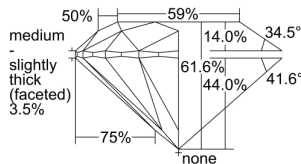

GIA®

FACSIMILE

GIA REPORT 6495802881

Verify this report at GIA.edu

GIA NATURAL DIAMOND DOSSIER®

July 01, 2024
GIA Report Number **6495802881**
Shape and Cutting Style ..... **Round Brilliant**
Measurements ..... **5.09 - 5.12 x 3.15 mm**

GRADING RESULTS

Carat Weight ..... **0.50 carat**
Color Grade ..... **D**
Clarity Grade **S11**
Cut Grade ..... **Excellent**

ADDITIONAL GRADING INFORMATION

Polish ..... **Excellent**
Symmetry ..... **Excellent**
Fluorescence ..... **None**
Clarity Characteristics..... **Crystal, Cloud, Knot**
Inspection(s): GIA 6495802881

PROPORTIONS

Profile to actual proportions

GRADING SCALES

GIA COLOR SCALE	GIA CLARITY SCALE	GIA CUT SCALE	
D	FLAWLESS	EXCELLENT	
E	INTERNALLY FLAWLESS		
F		VVS₁	VERY GOOD
G	VVS₂		
H	VS₁	GOOD	
I	VS₂		
J	S1₁	FAIR	
K	S1₂		
L	I₁	POOR	
M	I₂		
N	I₃		
O			
P			
Q			
R			
S			
T			
U			
V			
W			
X			
Y			
Z