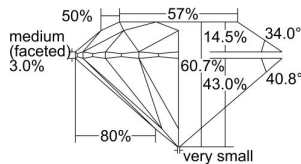

GIA®

FACSIMILE

GIA REPORT 6495803469

Verify this report at GIA.edu

GIA NATURAL DIAMOND DOSSIER®

July 01, 2024
GIA Report Number 6495803469
Shape and Cutting Style ..... Round Brilliant
Measurements ..... 4.35 - 4.39 x 2.65 mm

GRADING RESULTS

Carat Weight ..... 0.30 carat
Color Grade ..... F
Clarity Grade VS1
Cut Grade ..... Excellent

ADDITIONAL GRADING INFORMATION

Polish ..... Excellent
Symmetry ..... Excellent
Fluorescence ..... Faint
Clarity Characteristics..... Crystal, Needle, Pinpoint, Cloud
Inscription(s): GIA 6495803469

PROPORTIONS

Profile to actual proportions

GRADING SCALES

GIA COLOR SCALE	GIA CLARITY SCALE	GIA CUT SCALE	
D	FLAWLESS	EXCELLENT	
E	INTERNALLY FLAWLESS		
F		VVS₁	VERY GOOD
G	VVS₂		
H	VS₁	GOOD	
I	VS₂		
J	SI₁	FAIR	
K	SI₂		
L	I₁	POOR	
M	I₂		
N	I₃		
O			
P			
Q			
R			
S			
T			
U			
V			
W			
X			
Y			
Z