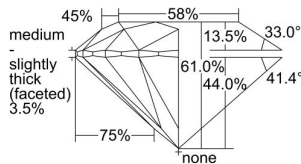

GIA®

FACSIMILE

GIA REPORT 6495805140

Verify this report at GIA.edu

GIA NATURAL DIAMOND DOSSIER®

July 02, 2024
GIA Report Number **6495805140**
Shape and Cutting Style ..... **Round Brilliant**
Measurements ..... **5.31 - 5.33 x 3.24 mm**

GRADING RESULTS

Carat Weight ..... **0.56 carat**
Color Grade ..... **E**
Clarity Grade **S12**
Cut Grade ..... **Excellent**

ADDITIONAL GRADING INFORMATION

Polish ..... **Excellent**
Symmetry ..... **Excellent**
Fluorescence ..... **None**
Clarity Characteristics..... **Cloud, Crystal, Feather**
Inscription(s): **GIA 6495805140**

PROPORTIONS

Profile to actual proportions

GRADING SCALES

GIA COLOR SCALE	GIA CLARITY SCALE	GIA CUT SCALE
D	FLAWLESS	EXCELLENT
E	INTERNALLY FLAWLESS	
F	VVS₁	VERY GOOD
G		
H	VS₁	GOOD
I		
J	SI₁	FAIR
K		
L	I₁	POOR
M		
N	I₂	
O	I₃	
P		
Q		
R		
S		
T		
U		
V		
W		
X		
Y		
Z