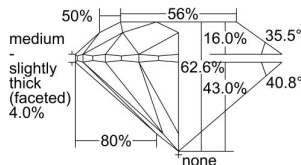

GIA®

FACSIMILE

GIA REPORT 6495805196

Verify this report at GIA.edu

GIA NATURAL DIAMOND DOSSIER®

July 01, 2024
GIA Report Number **6495805196**
Shape and Cutting Style ..... **Round Brilliant**
Measurements ..... **4.77 - 4.80 x 3.00 mm**

GRADING RESULTS

Carat Weight ..... **0.42 carat**
Color Grade ..... **E**
Clarity Grade **S12**
Cut Grade ..... **Excellent**

ADDITIONAL GRADING INFORMATION

Polish ..... **Excellent**
Symmetry ..... **Excellent**
Fluorescence ..... **None**
Clarity Characteristics..... **Feather, Crystal, Cloud**
Inscription(s): **GIA 6495805196**

PROPORTIONS

Profile to actual proportions

GRADING SCALES

GIA COLOR SCALE

COLOREDNESS	D
	E
	F
	G
	H
	I
	J
NEAR COLORLESS	K
	L
Faint	M
	N
	O
	P
Very Light	Q
	R
	S
	T
	U
	V
	W
	X
	Y
Light	Z

GIA CLARITY SCALE

VERY VERY SLIGHTLY INCLUDED	FLAWLESS
	INTERNALLY FLAWLESS
VERY SLIGHTLY INCLUDED	VVS₁
	VVS₂
SLIGHTLY INCLUDED	VS₁
	VS₂
INCLUDED	I₁
	I₂
	I₃

GIA CUT SCALE

EXCELLENT
VERY GOOD
GOOD
FAIR
POOR