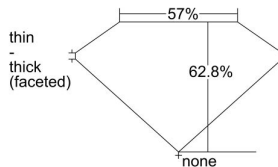

GIA®

FACSIMILE

GIA REPORT 6495805341

Verify this report at GIA.edu

GIA NATURAL DIAMOND DOSSIER®

July 02, 2024
GIA Report Number 6495805341
Shape and Cutting Style ..... Marquise Brilliant
Measurements ..... 9.06 x 4.74 x 2.98 mm

GRADING RESULTS

Carat Weight ..... 0.73 carat
Color Grade ..... G
Clarity Grade VVS1

ADDITIONAL GRADING INFORMATION

Polish ..... Very Good
Symmetry ..... Very Good
Fluorescence ..... None
Clarity Characteristics ..... Cavity
Inscription(s): GIA 6495805341

PROPORTIONS

Profile not to actual proportions

GRADING SCALES

GIA COLOR SCALE		GIA CLARITY SCALE	
COLORLESS	D	VERY VERY SLIGHTLY INCLUDED	FLAWLESS
	E		INTERNALLY FLAWLESS
	F		VVS₁
	G		VVS₂
	H		VS₁
	I		VS₂
	J		SI₁
	K		SI₂
	L		I₁
	M		I₂
NEAR COLORLESS	N	SLIGHTLY INCLUDED	I₃
	O		
	P		
	Q		
FAINT	R		
	S		
	T		
	U		
VERT LIGHT	V		
	W		
	X		
	Y		
LIGHT	Z