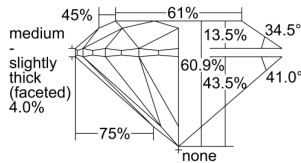

GIA®

FACSIMILE

GIA REPORT 6495809858

Verify this report at GIA.edu

GIA NATURAL DIAMOND DOSSIER®

July 04, 2024
GIA Report Number 6495809858
Shape and Cutting Style ..... Round Brilliant
Measurements ..... 4.56 - 4.57 x 2.78 mm

GRADING RESULTS

Carat Weight ..... 0.36 carat
Color Grade ..... E
Clarity Grade VS1
Cut Grade ..... Excellent

ADDITIONAL GRADING INFORMATION

Polish ..... Excellent
Symmetry ..... Excellent
Fluorescence ..... None
Clarity Characteristics ..... Cloud, Pinpoint
Inscription(s): GIA 6495809858

PROPORTIONS

Profile to actual proportions

GRADING SCALES

GIA COLOR SCALE	GIA CLARITY SCALE	GIA CUT SCALE
D	FLAWLESS	EXCELLENT
E	FLAWLESS	
F	INTERNALLY FLAWLESS	VERY GOOD
G	FLAWLESS	
H	VVS₁	GOOD
I	VVS₂	
J	VS₁	FAIR
K	VS₂	
L	SI₁	POOR
M	SI₂	
N	I₁	
O	I₂	
P	I₃	
Q		
R		
S		
T		
U		
V		
W		
X		
Y		
Z