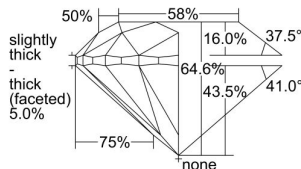

GIA®

FACSIMILE

GIA REPORT 6495815441

Verify this report at GIA.edu

GIA NATURAL DIAMOND DOSSIER®

July 04, 2024
GIA Report Number 6495815441
Shape and Cutting Style ..... Round Brilliant
Measurements ..... 6.04 - 6.06 x 3.91 mm

GRADING RESULTS

Carat Weight ..... 0.91 carat
Color Grade ..... F
Clarity Grade VS2
Cut Grade ..... Very Good

ADDITIONAL GRADING INFORMATION

Polish ..... Very Good
Symmetry ..... Excellent
Fluorescence ..... None
Clarity Characteristics ..... Crystal, Cloud
Inscription(s): GIA 6495815441

PROPORTIONS

Profile to actual proportions

GRADING SCALES

GIA COLOR SCALE	GIA CLARITY SCALE	GIA CUT SCALE	
D	FLAWLESS	EXCELLENT	
E	INTERNALLY FLAWLESS		
F		VVS₁	VERY GOOD
G	VVS₂		
H	VS₁	GOOD	
I	VS₂		
J	SI₁	FAIR	
K	SI₂		
L	I₁	POOR	
M			
N			
O	I₂		
P			
Q	I₃		
R			
S			
T			
U			
V			
W			
X			
Y			
Z