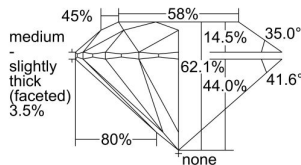

GIA®

FACSIMILE

GIA REPORT 6495817429

Verify this report at GIA.edu

GIA NATURAL DIAMOND DOSSIER®

July 03, 2024
GIA Report Number **6495817429**
Shape and Cutting Style ..... **Round Brilliant**
Measurements ..... **4.29 - 4.31 x 2.67 mm**

GRADING RESULTS

Carat Weight ..... **0.30 carat**
Color Grade ..... **F**
Clarity Grade **VS1**
Cut Grade ..... **Excellent**

ADDITIONAL GRADING INFORMATION

Polish ..... **Excellent**
Symmetry ..... **Excellent**
Fluorescence ..... **Faint**
Clarity Characteristics ..... **Feather, Pinpoint**
Inscription(s): **GIA 6495817429**

PROPORTIONS

Profile to actual proportions

GRADING SCALES

GIA COLOR SCALE	GIA CLARITY SCALE	GIA CUT SCALE	
D	FLAWLESS	EXCELLENT	
E	INTERNALLY FLAWLESS		
F		VVS₁	VERY GOOD
G	VVS₂		
H	VS₁	GOOD	
I	VS₂		
J	SI₁	FAIR	
K	SI₂		
L	I₁	POOR	
M	I₂		
N	I₃		
O			
P			
Q			
R			
S			
T			
U			
V			
W			
X			
Y			
Z