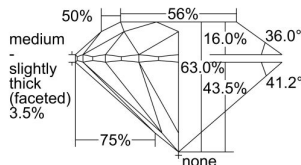

GIA®

FACSIMILE

GIA REPORT 6495817833

Verify this report at GIA.edu

GIA NATURAL DIAMOND DOSSIER®

July 09, 2024
GIA Report Number 6495817833
Shape and Cutting Style ..... Round Brilliant
Measurements ..... 4.88 - 4.91 x 3.08 mm

GRADING RESULTS

Carat Weight ..... 0.45 carat
Color Grade ..... G
Clarity Grade VS2
Cut Grade ..... Excellent

ADDITIONAL GRADING INFORMATION

Polish ..... Excellent
Symmetry ..... Excellent
Fluorescence ..... None
Clarity Characteristics ..... Cloud
Inscription(s): GIA 6495817833

PROPORTIONS

Profile to actual proportions

GRADING SCALES

GIA COLOR SCALE	GIA CLARITY SCALE	GIA CUT SCALE
Colorless	Flawless	Excellent
None	Internally Flawless	
Very Light	VVS₁	Very Good
Light	VVS₂	
Very Light	VS₁	Good
Light	VS₂	
Very Light	SI₁	Fair
Light	SI₂	
Very Light	I₁	Poor
Light	I₂	
Light	I₃