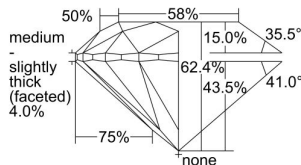

GIA®

FACSIMILE

GIA REPORT 6495821161

Verify this report at GIA.edu

GIA NATURAL DIAMOND DOSSIER®

July 03, 2024
GIA Report Number 6495821161
Shape and Cutting Style ..... Round Brilliant
Measurements ..... 5.14 - 5.16 x 3.21 mm

GRADING RESULTS

Carat Weight ..... 0.53 carat
Color Grade ..... F
Clarity Grade VVS1
Cut Grade ..... Excellent

ADDITIONAL GRADING INFORMATION

Polish ..... Excellent
Symmetry ..... Excellent
Fluorescence ..... Medium Blue
Clarity Characteristics ..... Pinpoint, Cloud, Feather
Inscription(s): GIA 6495821161

PROPORTIONS

Profile to actual proportions

GRADING SCALES

GIA COLOR SCALE	GIA CLARITY SCALE	GIA CUT SCALE	
D	FLAWLESS	EXCELLENT	
E	INTERNALLY FLAWLESS		
F		VVS₁	VERY GOOD
G	VVS₂		
H	VS₁	GOOD	
I	VS₂		
J	SI₁	FAIR	
K	SI₂		
L	I₁	POOR	
M	I₂		
N	I₃		
O			
P			
Q			
R			
S			
T			
U			
V			
W			
X			
Y			
Z