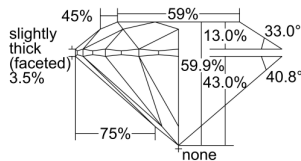

GIA®

FACSIMILE

GIA REPORT 6495822439

Verify this report at GIA.edu

GIA NATURAL DIAMOND DOSSIER®

July 04, 2024
GIA Report Number 6495822439
Shape and Cutting Style ..... Round Brilliant
Measurements ..... 5.13 - 5.16 x 3.08 mm

GRADING RESULTS

Carat Weight ..... 0.50 carat
Color Grade ..... H
Clarity Grade VS1
Cut Grade ..... Excellent

ADDITIONAL GRADING INFORMATION

Polish ..... Excellent
Symmetry ..... Excellent
Fluorescence ..... None
Clarity Characteristics ..... Feather, Pinpoint
Inscription(s): GIA 6495822439

PROPORTIONS

Profile to actual proportions

GRADING SCALES

GIA COLOR SCALE	GIA CLARITY SCALE	GIA CUT SCALE	
D	FLAWLESS	EXCELLENT	
E	INTERNALLY FLAWLESS		
F		VVS₁	VERY GOOD
G	VVS₂		
H	VS₁	GOOD	
I	VS₂		
J	SI₁	FAIR	
K	SI₂		
L	I₁	POOR	
M	I₂		
N	I₃		
O			
P			
Q			
R			
S			
T			
U			
V			
W			
X			
Y			
Z