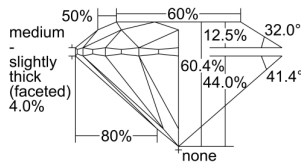

GIA®

FACSIMILE

GIA REPORT 6495823031

Verify this report at GIA.edu

GIA NATURAL DIAMOND DOSSIER®

July 05, 2024
GIA Report Number 6495823031
Shape and Cutting Style ..... Round Brilliant
Measurements ..... 4.38 - 4.40 x 2.65 mm

GRADING RESULTS

Carat Weight ..... 0.31 carat
Color Grade ..... F
Clarity Grade ..... Flawless
Cut Grade ..... Excellent

ADDITIONAL GRADING INFORMATION

Polish ..... Excellent
Symmetry ..... Excellent
Fluorescence ..... None
Clarity Characteristics..... None
Inscription(s): GIA 6495823031

PROPORTIONS

Profile to actual proportions

GRADING SCALES

GIA COLOR SCALE	GIA CLARITY SCALE	GIA CUT SCALE
D	FLAWLESS	EXCELLENT
E	FLAWLESS	
F	INTERNALLY FLAWLESS	VERY GOOD
G	FLAWLESS	
H	VVS₁	GOOD
I	VVS₂	
J	VS₁	FAIR
K	VS₂	
L	SI₁	POOR
M	SI₂	
N	I₁	
O	I₂	
P	I₃	
Q		
R		
S		
T		
U		
V		
W		
X		
Y		
Z