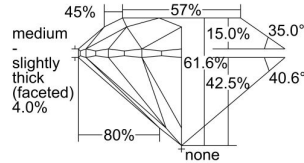

GIA®

FACSIMILE

GIA REPORT 6495823441

Verify this report at GIA.edu

GIA NATURAL DIAMOND DOSSIER®

July 04, 2024
GIA Report Number 6495823441
Shape and Cutting Style ..... Round Brilliant
Measurements ..... 4.50 - 4.53 x 2.78 mm

GRADING RESULTS

Carat Weight ..... 0.35 carat
Color Grade ..... G
Clarity Grade VS1
Cut Grade ..... Excellent

ADDITIONAL GRADING INFORMATION

Polish ..... Excellent
Symmetry ..... Excellent
Fluorescence ..... None
Clarity Characteristics..... Cavity, Indented Natural, Pinpoint
Inscription(s): GIA 6495823441

PROPORTIONS

Profile to actual proportions

GRADING SCALES

GIA COLOR SCALE	GIA CLARITY SCALE	GIA CUT SCALE	
D	FLAWLESS	EXCELLENT	
E	INTERNALLY FLAWLESS		
F		VVS₁	VERY GOOD
G	VVS₂		
H	VS₁	GOOD	
I	VS₂		
J	SI₁	FAIR	
K	SI₂		
L	I₁	POOR	
M			
N			
O	I₂		
P			
Q	I₃		
R			
S			
T			
U			
V			
W			
X			
Y			
Z