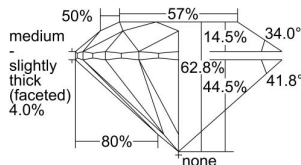

GIA®

FACSIMILE

GIA REPORT 6495823844

Verify this report at GIA.edu

GIA NATURAL DIAMOND DOSSIER®

July 09, 2024
GIA Report Number 6495823844
Shape and Cutting Style ..... Round Brilliant
Measurements ..... 4.89 - 4.93 x 3.08 mm

GRADING RESULTS

Carat Weight ..... 0.45 carat
Color Grade ..... F
Clarity Grade VS2
Cut Grade ..... Excellent

ADDITIONAL GRADING INFORMATION

Polish ..... Excellent
Symmetry ..... Excellent
Fluorescence ..... Medium Blue
Clarity Characteristics ..... Twinning Wisp
Inscription(s): GIA 6495823844

PROPORTIONS

Profile to actual proportions

GRADING SCALES

GIA COLOR SCALE

COLOREDNESS	D
	E
	F
	G
	H
	I
	J
NEAR COLORLESS	K
	L
Faint	M
	N
	O
	P
	Q
Very Light	R
	S
	T
	U
	V
	W
	X
	Y
Light	Z

GIA CLARITY SCALE

FLAWLESS	INTERNAL FLAWLESS	
		FLAWLESS
VERY VERY SLIGHTLY INCLUDED	VVS₁	
	VVS₂	
VERY SLIGHTLY INCLUDED	VS₁	
	VS₂	
SLIGHTLY INCLUDED	SI₁	
	SI₂	
INCLUDED	I₁	
	I₂	
	I₃	

GIA CUT SCALE

EXCELLENT
VERY GOOD
GOOD
FAIR
POOR