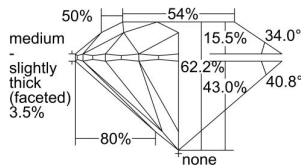

GIA®

FACSIMILE

GIA REPORT 6495824463

Verify this report at GIA.edu

GIA NATURAL DIAMOND DOSSIER®

July 03, 2024
GIA Report Number 6495824463
Shape and Cutting Style ..... Round Brilliant
Measurements ..... 4.42 - 4.45 x 2.76 mm

GRADING RESULTS

Carat Weight ..... 0.33 carat
Color Grade ..... G
Clarity Grade VS1
Cut Grade ..... Excellent

ADDITIONAL GRADING INFORMATION

Polish ..... Excellent
Symmetry ..... Excellent
Fluorescence ..... None
Clarity Characteristics..... Cloud, Crystal, Needle, Pinpoint
Inscription(s): GIA 6495824463

PROPORTIONS

Profile to actual proportions

GRADING SCALES

GIA COLOR SCALE	GIA CLARITY SCALE	GIA CUT SCALE	
D	FLAWLESS	EXCELLENT	
E	INTERNALLY FLAWLESS		
F		VVS₁	VERY GOOD
G	VVS₂		
H	VS₁	GOOD	
I	VS₂		
J	SI₁	FAIR	
K	SI₂		
L	I₁	POOR	
M			
N			
O	I₂		
P			
Q			
R	I₃		
S			
T			
U			
V			
W			
X			
Y			
Z