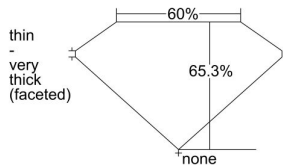

GIA®

FACSIMILE

GIA REPORT 6495829414

Verify this report at GIA.edu

GIA NATURAL DIAMOND DOSSIER®

July 04, 2024
GIA Report Number 6495829414
Shape and Cutting Style ..... Marquise Brilliant
Measurements ..... 8.37 x 4.64 x 3.03 mm

GRADING RESULTS

Carat Weight ..... 0.71 carat
Color Grade ..... F
Clarity Grade VS2

ADDITIONAL GRADING INFORMATION

Polish ..... Excellent
Symmetry ..... Very Good
Fluorescence ..... None
Clarity Characteristics ..... Crystal
Inscription(s): GIA 6495829414

PROPORTIONS

Profile not to actual proportions

GRADING SCALES

GIA COLOR SCALE		GIA CLARITY SCALE			
COLORLESS	D	VERY VERY SLIGHTLY INCLUDED	FLAWLESS		
	E		INTERNALLY FLAWLESS		
	F	VERY SLIGHTLY INCLUDED	VVS₁		
	G		VVS₂		
	H		VS₁		
	NEAR COLORLESS	I	SLIGHTLY INCLUDED	VS₂	
		J		SI₁	
		FAINT	K	INCLUDED	SI₂
			L		I₁
			M		I₂
VERT LIGHT	N	LIGHT	I₃		
	O				
	P				
	Q				
	R