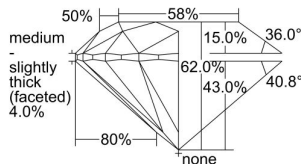

GIA®

FACSIMILE

GIA REPORT 6495829776

Verify this report at GIA.edu

GIA NATURAL DIAMOND DOSSIER®

July 04, 2024
GIA Report Number **6495829776**
Shape and Cutting Style ..... **Round Brilliant**
Measurements ..... **5.12 - 5.15 x 3.18 mm**

GRADING RESULTS

Carat Weight ..... **0.52 carat**
Color Grade ..... **G**
Clarity Grade **VS2**
Cut Grade ..... **Excellent**

ADDITIONAL GRADING INFORMATION

Polish ..... **Excellent**
Symmetry ..... **Excellent**
Fluorescence ..... **None**
Clarity Characteristics ..... **Crystal**
Inscription(s): **GIA 6495829776**

PROPORTIONS

Profile to actual proportions

GRADING SCALES

GIA COLOR SCALE

COLORED	D
	E
	F
	G
	H
	I
	J
NEAR COLORLESS	K
	L
	M
Faint	N
	O
	P
	Q
	R
	S
	T
	U
	V
	W
	X
	Y
Light	Z

GIA CLARITY SCALE

FLAWLESS	VERY VERY SLIGHTLY INCLUDED	VS₁	VS₂	VS₁	VS₂	SI₁	SI₂	I₁	I₂	I₃		
											FLAWLESS	INTERNALLY FLAWLESS

GIA CUT SCALE

EXCELLENT
VERY GOOD
GOOD
FAIR
POOR