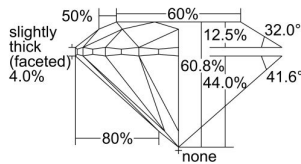

GIA®

FACSIMILE

GIA REPORT 6495830584

Verify this report at GIA.edu

GIA NATURAL DIAMOND DOSSIER®

July 09, 2024
GIA Report Number 6495830584
Shape and Cutting Style ..... Round Brilliant
Measurements ..... 4.93 - 4.96 x 3.00 mm

GRADING RESULTS

Carat Weight ..... 0.45 carat
Color Grade ..... G
Clarity Grade S11
Cut Grade ..... Excellent

ADDITIONAL GRADING INFORMATION

Polish ..... Excellent
Symmetry ..... Excellent
Fluorescence ..... None
Clarity Characteristics ..... Cloud, Crystal, Feather
Inscription(s): GIA 6495830584

PROPORTIONS

Profile to actual proportions

GRADING SCALES

GIA COLOR SCALE	GIA CLARITY SCALE	GIA CUT SCALE	
D	FLAWLESS	EXCELLENT	
E	INTERNALLY FLAWLESS		
F		VVS₁	VERY GOOD
G	VVS₂		
H	VS₁	GOOD	
I	VS₂		
J	S1₁	FAIR	
K	S1₂		
L	I₁	POOR	
M	I₂		
N	I₃		
O			
P			
Q			
R			
S			
T			
U			
V			
W			
X			
Y			
Z