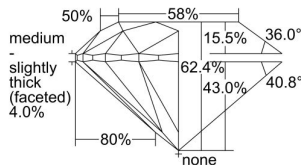

GIA®

FACSIMILE

GIA REPORT 6495830851

Verify this report at GIA.edu

GIA NATURAL DIAMOND DOSSIER®

July 04, 2024
GIA Report Number 6495830851
Shape and Cutting Style ..... Round Brilliant
Measurements ..... 5.98 - 6.01 x 3.74 mm

GRADING RESULTS

Carat Weight ..... 0.84 carat
Color Grade I
Clarity Grade VS1
Cut Grade ..... Excellent

ADDITIONAL GRADING INFORMATION

Polish ..... Excellent
Symmetry ..... Excellent
Fluorescence ..... None
Clarity Characteristics..... Crystal, Cloud, Needle, Pinpoint
Inscription(s): GIA 6495830851

PROPORTIONS

Profile to actual proportions

GRADING SCALES

GIA COLOR SCALE	GIA CLARITY SCALE	GIA CUT SCALE	
D	FLAWLESS	EXCELLENT	
E	INTERNALLY FLAWLESS		
F		VVS₁	VERY GOOD
G	VVS₂		
H	VS₁	GOOD	
I	VS₂		
J	SI₁	FAIR	
K	SI₂		
L	I₁	POOR	
M	I₂		
N	I₃		
O			
P			
Q			
R			
S			
T			
U			
V			
W			
X			
Y			
Z