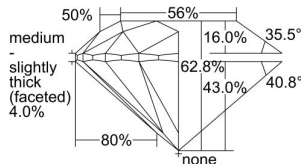

GIA®

FACSIMILE

GIA REPORT 6495834688

Verify this report at GIA.edu

GIA NATURAL DIAMOND DOSSIER®

July 05, 2024
GIA Report Number 6495834688
Shape and Cutting Style ..... Round Brilliant
Measurements ..... 6.08 - 6.16 x 3.85 mm

GRADING RESULTS

Carat Weight ..... 0.90 carat
Color Grade ..... G
Clarity Grade VS1
Cut Grade ..... Excellent

ADDITIONAL GRADING INFORMATION

Polish ..... Excellent
Symmetry ..... Very Good
Fluorescence ..... None
Clarity Characteristics..... Crystal, Pinpoint, Cloud
Inscription(s): GIA 6495834688

PROPORTIONS

Profile to actual proportions

GRADING SCALES

GIA COLOR SCALE	GIA CLARITY SCALE	GIA CUT SCALE	
D	FLAWLESS	EXCELLENT	
E	INTERNALLY FLAWLESS		
F		VVS₁	VERY GOOD
G	VVS₂		
H	VS₁	GOOD	
I	VS₂		
J	SI₁	FAIR	
K	SI₂		
L	I₁	POOR	
M	I₂		
N	I₃		
O			
P			
Q			
R			
S			
T			
U			
V			
W			
X			
Y			
Z