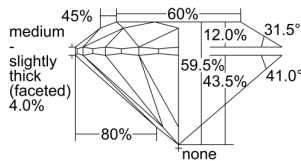

GIA®

FACSIMILE

GIA REPORT 6495835740

Verify this report at GIA.edu

GIA NATURAL DIAMOND DOSSIER®

July 04, 2024
GIA Report Number 6495835740
Shape and Cutting Style ..... Round Brilliant
Measurements ..... 5.75 - 5.77 x 3.43 mm

GRADING RESULTS

Carat Weight ..... 0.70 carat
Color Grade ..... G
Clarity Grade VS2
Cut Grade ..... Excellent

ADDITIONAL GRADING INFORMATION

Polish ..... Excellent
Symmetry ..... Excellent
Fluorescence ..... None
Clarity Characteristics ..... Crystal, Cloud, Feather
Inscription(s): GIA 6495835740

PROPORTIONS

Profile to actual proportions

GRADING SCALES

GIA COLOR SCALE	GIA CLARITY SCALE	GIA CUT SCALE	
D	FLAWLESS	EXCELLENT	
E	INTERNALLY FLAWLESS		
F		VVS₁	VERY GOOD
G	VVS₂		
H	VS₁	GOOD	
I	VS₂		
J	SI₁	FAIR	
K	SI₂		
L	I₁	POOR	
M			
N			
O	I₂		
P			
Q	I₃		
R			
S			
T			
U			
V			
W			
X			
Y			
Z