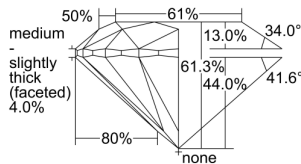

GIA®

FACSIMILE

GIA REPORT 6495836661

Verify this report at GIA.edu

GIA NATURAL DIAMOND DOSSIER®

July 04, 2024
GIA Report Number 6495836661
Shape and Cutting Style ..... Round Brilliant
Measurements ..... 4.74 - 4.77 x 2.92 mm

GRADING RESULTS

Carat Weight ..... 0.40 carat
Color Grade ..... E
Clarity Grade VS2
Cut Grade ..... Excellent

ADDITIONAL GRADING INFORMATION

Polish ..... Excellent
Symmetry ..... Excellent
Fluorescence ..... None
Clarity Characteristics ..... Crystal
Inscription(s): GIA 6495836661

PROPORTIONS

Profile to actual proportions

GRADING SCALES

GIA COLOR SCALE	GIA CLARITY SCALE	GIA CUT SCALE	
D	FLAWLESS	EXCELLENT	
E	INTERNALLY FLAWLESS		
F		VVS₁	VERY GOOD
G	VVS₂		
H	VS₁	GOOD	
I	VS₂		
J	SI₁	FAIR	
K	SI₂		
L	I₁	POOR	
M			
N			
O	I₂		
P			
Q	I₃		
R			
S			
T			
U			
V			
W			
X			
Y			
Z