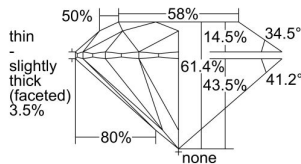

GIA®

FACSIMILE

GIA REPORT 6495837356

Verify this report at GIA.edu

GIA NATURAL DIAMOND DOSSIER®

July 08, 2024
GIA Report Number 6495837356
Shape and Cutting Style ..... Round Brilliant
Measurements ..... 5.26 - 5.28 x 3.24 mm

GRADING RESULTS

Carat Weight ..... 0.55 carat
Color Grade ..... E
Clarity Grade VS1
Cut Grade ..... Excellent

ADDITIONAL GRADING INFORMATION

Polish ..... Excellent
Symmetry ..... Excellent
Fluorescence ..... Faint
Clarity Characteristics..... Cloud, Needle, Pinpoint
Inscription(s): GIA 6495837356

PROPORTIONS

Profile to actual proportions

GRADING SCALES

GIA COLOR SCALE	GIA CLARITY SCALE	GIA CUT SCALE	
D	FLAWLESS	EXCELLENT	
E	INTERNALLY FLAWLESS		
F		VVS₁	VERY GOOD
G	VVS₂		
H	VS₁	GOOD	
I	VS₂		
J	SI₁	FAIR	
K	SI₂		
L	I₁	POOR	
M	I₂		
N	I₃		
O			
P			
Q			
R			
S			
T			
U			
V			
W			
X			
Y			
Z