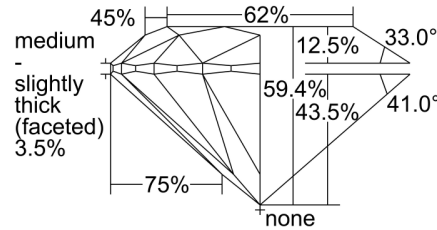

GIA REPORT
6495837841

Verify this report at GIA.edu

FACSIMILE

This is a digital representation of the original GIA Report. This representation might not be accepted in lieu of the original GIA Report in certain circumstances. The original GIA Report includes certain security features which are not reproducible on this facsimile.

GIA NATURAL DIAMOND GRADING REPORT

July 08, 2024
GIA Report Number 6495837841
Shape and Cutting Style ..... Round Brilliant
Measurements ..... 6.52 - 6.57 x 3.89 mm

GRADING RESULTS

Carat Weight ..... 1.01 carat
Color Grade ..... H
Clarity Grade ..... Internally Flawless
Cut Grade ..... Excellent

ADDITIONAL GRADING INFORMATION

Polish ..... Excellent
Symmetry ..... Excellent
Fluorescence ..... None
Inscription(s): GIA 6495837841
Comments: Minor details of polish are not shown.

PROPORTIONS

Profile to actual proportions