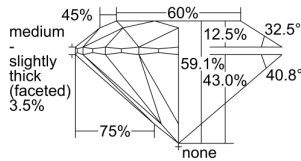

GIA®

FACSIMILE

GIA REPORT 6495838531

Verify this report at GIA.edu

GIA NATURAL DIAMOND DOSSIER®

July 04, 2024
GIA Report Number 6495838531
Shape and Cutting Style ..... Round Brilliant
Measurements ..... 5.54 - 5.57 x 3.28 mm

GRADING RESULTS

Carat Weight ..... 0.62 carat
Color Grade I
Clarity Grade VS1
Cut Grade ..... Excellent

ADDITIONAL GRADING INFORMATION

Polish ..... Excellent
Symmetry ..... Excellent
Fluorescence ..... None
Clarity Characteristics ..... Crystal, Feather
Inscription(s): GIA 6495838531

PROPORTIONS

Profile to actual proportions

GRADING SCALES

GIA COLOR SCALE	GIA CLARITY SCALE	GIA CUT SCALE
COLOURLESS	FLAWLESS	EXCELLENT
D	INTERNALLY FLAWLESS	
E	VVS₁	VERY GOOD
F		
G	VS₁	GOOD
H		
I	SI₁	FAIR
J		
K	I₁	POOR
L		
M	I₂	
N		
O	I₃	
P		
Q		
R		
S		
T		
U		
V		
W		
X		
Y		
Z