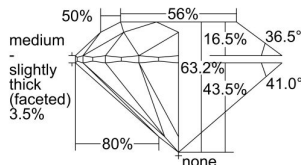

GIA®

FACSIMILE

GIA REPORT 6495842779

Verify this report at GIA.edu

GIA NATURAL DIAMOND DOSSIER®

July 10, 2024
GIA Report Number **6495842779**
Shape and Cutting Style ..... **Round Brilliant**
Measurements ..... **4.97 - 5.01 x 3.16 mm**

GRADING RESULTS

Carat Weight ..... **0.48 carat**
Color Grade ..... **E**
Clarity Grade **S11**
Cut Grade ..... **Excellent**

ADDITIONAL GRADING INFORMATION

Polish ..... **Excellent**
Symmetry ..... **Excellent**
Fluorescence ..... **None**
Clarity Characteristics..... **Cloud, Crystal**
Inscription(s): **GIA 6495842779**

PROPORTIONS

Profile to actual proportions

GRADING SCALES

GIA COLOR SCALE	GIA CLARITY SCALE	GIA CUT SCALE	
COLOURLESS	FLAWLESS	EXCELLENT	
D	INTERNALLY FLAWLESS		
E	VVS₁	VERY GOOD	
F			
G	VVS₂		
H	VS₁	GOOD	
I			
J	VS₂		
NEAR COLOURLESS	SLIGHTLY INCLUDED	FAIR	
			S11
K	S12		
L	I₁	POOR	
M			
N	I₂		
O	I₃		
P			
VERY LIGHT			
Q			
R			
S			
T			
U			
VERY LIGHT			
V			
W			
X			
Y			
Z