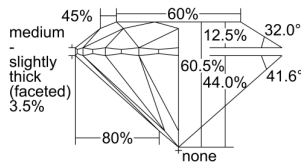

GIA®

FACSIMILE

GIA REPORT 6495851471

Verify this report at GIA.edu

GIA NATURAL DIAMOND DOSSIER®

July 05, 2024
GIA Report Number 6495851471
Shape and Cutting Style ..... Round Brilliant
Measurements ..... 4.48 - 4.50 x 2.72 mm

GRADING RESULTS

Carat Weight ..... 0.33 carat
Color Grade ..... G
Clarity Grade S11
Cut Grade ..... Excellent

ADDITIONAL GRADING INFORMATION

Polish ..... Excellent
Symmetry ..... Excellent
Fluorescence ..... None
Clarity Characteristics ..... Cloud
Inscription(s): GIA 6495851471

PROPORTIONS

Profile to actual proportions

GRADING SCALES

GIA COLOR SCALE	GIA CLARITY SCALE	GIA CUT SCALE	
D	FLAWLESS	EXCELLENT	
E	INTERNALLY FLAWLESS		
F		VVS₁	VERY GOOD
G	VVS₂		
H	VS₁	GOOD	
I	VS₂		
J	S1₁	FAIR	
K	S1₂		
L	I₁	POOR	
M	I₂		
N	I₃		
O			
P			
Q			
R			
S			
T			
U			
V			
W			
X			
Y			
Z