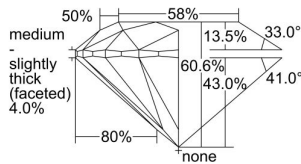

GIA®

FACSIMILE

GIA REPORT 6495852321

Verify this report at GIA.edu

GIA NATURAL DIAMOND DOSSIER®

July 08, 2024
GIA Report Number 6495852321
Shape and Cutting Style ..... Round Brilliant
Measurements ..... 4.39 - 4.40 x 2.66 mm

GRADING RESULTS

Carat Weight ..... 0.31 carat
Color Grade ..... F
Clarity Grade S11
Cut Grade ..... Excellent

ADDITIONAL GRADING INFORMATION

Polish ..... Excellent
Symmetry ..... Excellent
Fluorescence ..... None
Clarity Characteristics ..... Crystal, Feather, Cloud
Inscription(s): GIA 6495852321

PROPORTIONS

Profile to actual proportions

GRADING SCALES

GIA COLOR SCALE	GIA CLARITY SCALE	GIA CUT SCALE	
D	FLAWLESS	EXCELLENT	
E	INTERNALLY FLAWLESS		
F		VVS₁	VERY GOOD
G	VVS₂		
H	VS₁	GOOD	
I	VS₂		
J	S1₁	FAIR	
K	S1₂		
L	I₁	POOR	
M	I₂		
N	I₃		
O			
P			
Q			
R			
S			
T			
U			
V			
W			
X			
Y			
Z