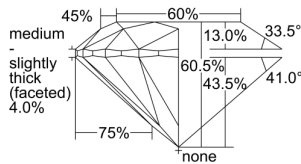

GIA®

FACSIMILE

GIA REPORT 6495853241

Verify this report at GIA.edu

GIA NATURAL DIAMOND DOSSIER®

July 11, 2024
GIA Report Number 6495853241
Shape and Cutting Style ..... Round Brilliant
Measurements ..... 3.77 - 3.80 x 2.29 mm

GRADING RESULTS

Carat Weight ..... 0.20 carat
Color Grade ..... F
Clarity Grade VVS2
Cut Grade ..... Excellent

ADDITIONAL GRADING INFORMATION

Polish ..... Excellent
Symmetry ..... Excellent
Fluorescence ..... None
Clarity Characteristics ..... Needle, Pinpoint
Inscription(s): GIA 6495853241

PROPORTIONS

Profile to actual proportions

GRADING SCALES

GIA COLOR SCALE	GIA CLARITY SCALE	GIA CUT SCALE	
D	FLAWLESS	EXCELLENT	
E	INTERNALLY FLAWLESS		
F		VVS₁	VERY GOOD
G	VVS₂		
H	VS₁	GOOD	
I	VS₂		
J	SI₁	FAIR	
K	SI₂		
L	I₁	POOR	
M	I₂		
N	I₃		
O			
P			
Q			
R			
S			
T			
U			
V			
W			
X			
Y			
Z