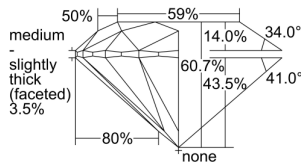

GIA®

FACSIMILE

GIA REPORT 6495853841

Verify this report at GIA.edu

GIA NATURAL DIAMOND DOSSIER®

July 09, 2024
GIA Report Number 6495853841
Shape and Cutting Style ..... Round Brilliant
Measurements ..... 3.90 - 3.92 x 2.37 mm

GRADING RESULTS

Carat Weight ..... 0.22 carat
Color Grade ..... F
Clarity Grade VVS1
Cut Grade ..... Excellent

ADDITIONAL GRADING INFORMATION

Polish ..... Excellent
Symmetry ..... Excellent
Fluorescence ..... None
Clarity Characteristics ..... Feather, Cavity
Inscription(s): GIA 6495853841

PROPORTIONS

Profile to actual proportions

GRADING SCALES

GIA COLOR SCALE	GIA CLARITY SCALE	GIA CUT SCALE	
D	FLAWLESS	EXCELLENT	
E	INTERNALLY FLAWLESS		
F		VVS₁	VERY GOOD
G	VVS₂		
H	VS₁	GOOD	
I	VS₂		
J	SI₁	FAIR	
K	SI₂		
L	I₁	POOR	
M			
N			
O	I₂		
P			
Q	I₃		
R			
S			
T			
U			
V			
W			
X			
Y			
Z