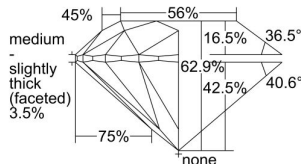

GIA®

FACSIMILE

GIA REPORT 6495855316

Verify this report at GIA.edu

GIA NATURAL DIAMOND DOSSIER®

July 11, 2024
GIA Report Number 6495855316
Shape and Cutting Style ..... Round Brilliant
Measurements ..... 4.87 - 4.91 x 3.07 mm

GRADING RESULTS

Carat Weight ..... 0.45 carat
Color Grade ..... D
Clarity Grade VS1
Cut Grade ..... Excellent

ADDITIONAL GRADING INFORMATION

Polish ..... Excellent
Symmetry ..... Excellent
Fluorescence ..... None
Clarity Characteristics..... Crystal, Pinpoint, Needle
Inscription(s): GIA 6495855316

PROPORTIONS

Profile to actual proportions