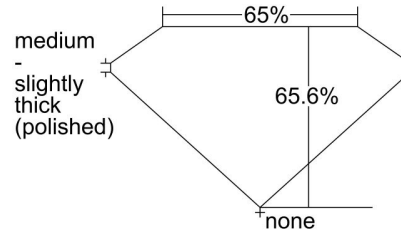

GIA NATURAL DIAMOND GRADING REPORT

July 08, 2024  
GIA Report Number ..... 6495856137  
Shape and Cutting Style ..... Emerald Cut  
Measurements ..... 10.40 x 6.69 x 4.39 mm

GRADING RESULTS

Carat Weight ..... 3.01 carat  
Color Grade ..... D  
Clarity Grade ..... VS1

ADDITIONAL GRADING INFORMATION

Polish ..... Excellent  
Symmetry ..... Excellent  
Fluorescence ..... None  
Inscription(s): GIA 6495856137

PROPORTIONS

Profile not to actual proportions

CLARITY CHARACTERISTICS

KEY TO SYMBOLS\*

- Crystal
- ~ Feather
- Pinpoint

\* Red symbols denote internal characteristics (inclusions). Green or black symbols denote external characteristics (blemishes). Diagram is an approximate representation of the diamond, and symbols shown indicate type, position, and approximate size of clarity characteristics. All clarity characteristics may not be shown. Details of finish are not shown.