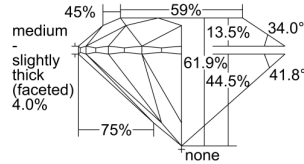

GIA®

FACSIMILE

GIA REPORT 6495856753

Verify this report at GIA.edu

GIA NATURAL DIAMOND DOSSIER®

July 15, 2024
GIA Report Number 6495856753
Shape and Cutting Style ..... Round Brilliant
Measurements ..... 4.40 - 4.42 x 2.73 mm

GRADING RESULTS

Carat Weight ..... 0.32 carat
Color Grade ..... E
Clarity Grade S11
Cut Grade ..... Excellent

ADDITIONAL GRADING INFORMATION

Polish ..... Excellent
Symmetry ..... Excellent
Fluorescence ..... None
Clarity Characteristics ..... Cloud, Crystal
Inscription(s): GIA 6495856753

PROPORTIONS

Profile to actual proportions

GRADING SCALES

GIA COLOR SCALE	GIA CLARITY SCALE	GIA CUT SCALE	
D	FLAWLESS	EXCELLENT	
E	INTERNALLY FLAWLESS		
F		VVS₁	VERY GOOD
G	VVS₂		
H	VS₁	GOOD	
I	VS₂		
J	S1₁	FAIR	
K	S1₂		
L	I₁	POOR	
M	I₂		
N	I₃		
O			
P			
Q			
R			
S			
T			
U			
V			
W			
X			
Y			
Z