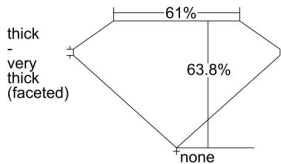

GIA®

FACSIMILE

GIA REPORT 6495860479

Verify this report at GIA.edu

GIA NATURAL DIAMOND DOSSIER®

July 15, 2024
GIA Report Number **6495860479**
Shape and Cutting Style ..... **Pear Brilliant**
Measurements ..... **5.75 x 3.68 x 2.35 mm**

GRADING RESULTS

Carat Weight ..... **0.31 carat**
Color Grade ..... **D**
Clarity Grade **VVS2**

ADDITIONAL GRADING INFORMATION

Polish ..... **Excellent**
Symmetry ..... **Good**
Fluorescence ..... **None**
Clarity Characteristics ..... **Pinpoint**
Inscription(s): **GIA 6495860479**

PROPORTIONS

Profile not to actual proportions

GRADING SCALES

GIA COLOR SCALE		GIA CLARITY SCALE			
COLORLESS	D	VERY VERY SLIGHTLY INCLUDED	FLAWLESS		
	E		INTERNALLY FLAWLESS		
	F	VERY SLIGHTLY INCLUDED	VVS₁		
	G		VVS₂		
	H		VS₁		
	NEAR COLORLESS	I	VERY SLIGHTLY INCLUDED	VS₂	
		J		SI₁	
		FAINT	K	SLIGHTLY INCLUDED	SI₂
			L		I₁
			M		I₂
VERT LIGHT	N	INCLUDED	I₃		
	O				
	P				
	Q				
	R				
LIGHT	S				
	T				
	U				
	V				
	W				
X					
Y					
Z