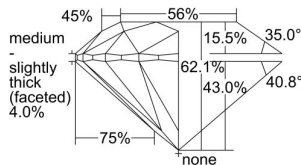

GIA®

FACSIMILE

GIA REPORT 6495864244

Verify this report at GIA.edu

GIA NATURAL DIAMOND DOSSIER®

July 15, 2024
GIA Report Number 6495864244
Shape and Cutting Style ..... Round Brilliant
Measurements ..... 4.38 - 4.39 x 2.73 mm

GRADING RESULTS

Carat Weight ..... 0.32 carat
Color Grade ..... H
Clarity Grade S11
Cut Grade ..... Excellent

ADDITIONAL GRADING INFORMATION

Polish ..... Excellent
Symmetry ..... Excellent
Fluorescence ..... None
Clarity Characteristics ..... Crystal, Cloud
Inscription(s): GIA 6495864244

PROPORTIONS

Profile to actual proportions

GRADING SCALES

GIA COLOR SCALE	GIA CLARITY SCALE	GIA CUT SCALE	
D	FLAWLESS	EXCELLENT	
E	INTERNALLY FLAWLESS		
F		VVS₁	VERY GOOD
G	VVS₂		
H	VS₁	GOOD	
I	VS₂		
J	S1₁	FAIR	
K	S1₂		
L	I₁	POOR	
M	I₂		
N	I₃		
O			
P			
Q			
R			
S			
T			
U			
V			
W			
X			
Y			
Z