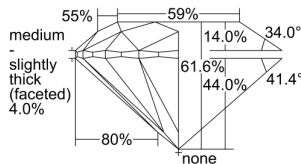

GIA®

FACSIMILE

GIA REPORT 6495867724

Verify this report at GIA.edu

GIA NATURAL DIAMOND DOSSIER®

July 09, 2024
GIA Report Number **6495867724**
Shape and Cutting Style ..... **Round Brilliant**
Measurements ..... **3.63 - 3.65 x 2.24 mm**

GRADING RESULTS

Carat Weight ..... **0.18 carat**
Color Grade ..... **G**
Clarity Grade **VS1**
Cut Grade ..... **Excellent**

ADDITIONAL GRADING INFORMATION

Polish ..... **Excellent**
Symmetry ..... **Excellent**
Fluorescence ..... **None**
Clarity Characteristics ..... **Feather**
Inscription(s): **GIA 6495867724**

PROPORTIONS

Profile to actual proportions

GRADING SCALES

GIA COLOR SCALE	GIA CLARITY SCALE	GIA CUT SCALE	
D	FLAWLESS	EXCELLENT	
E	INTERNALLY FLAWLESS		
F		VVS₁	VERY GOOD
G	VVS₂		
H	VS₁	GOOD	
I	VS₂		
J	SI₁	FAIR	
K	SI₂		
L	I₁	POOR	
M	I₂		
N	I₃		
O			
P			
Q			
R			
S			
T			
U			
V			
W			
X			
Y			
Z