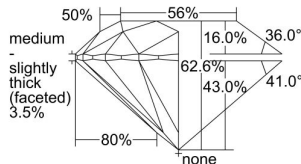

GIA®

FACSIMILE

GIA REPORT 6495868276

Verify this report at GIA.edu

GIA NATURAL DIAMOND DOSSIER®

July 10, 2024
GIA Report Number **6495868276**
Shape and Cutting Style ..... **Round Brilliant**
Measurements ..... **4.27 - 4.30 x 2.68 mm**

GRADING RESULTS

Carat Weight ..... **0.30 carat**
Color Grade ..... **K**
Clarity Grade **VS2**
Cut Grade ..... **Excellent**

ADDITIONAL GRADING INFORMATION

Polish ..... **Excellent**
Symmetry ..... **Excellent**
Fluorescence ..... **None**
Clarity Characteristics ..... **Feather**
Inscription(s): **GIA 6495868276**

PROPORTIONS

Profile to actual proportions