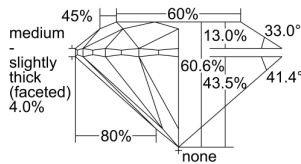

GIA®

FACSIMILE

GIA REPORT 6495869521

Verify this report at GIA.edu

GIA NATURAL DIAMOND DOSSIER®

July 09, 2024
GIA Report Number 6495869521
Shape and Cutting Style ..... Round Brilliant
Measurements ..... 3.72 - 3.74 x 2.26 mm

GRADING RESULTS

Carat Weight ..... 0.19 carat
Color Grade ..... H
Clarity Grade VS2
Cut Grade ..... Excellent

ADDITIONAL GRADING INFORMATION

Polish ..... Excellent
Symmetry ..... Excellent
Fluorescence ..... None
Clarity Characteristics ..... Cloud, Crystal
Inscription(s): GIA 6495869521

PROPORTIONS

Profile to actual proportions

GRADING SCALES

GIA COLOR SCALE	GIA CLARITY SCALE	GIA CUT SCALE	
D	FLAWLESS	EXCELLENT	
E	INTERNALLY FLAWLESS		
F		VVS₁	VERY GOOD
G	VVS₂		
H	VS₁	GOOD	
I	VS₂		
J	SI₁	FAIR	
K	SI₂		
L	I₁	POOR	
M	I₂		
N	I₃		
O			
P			
Q			
R			
S			
T			
U			
V			
W			
X			
Y			
Z