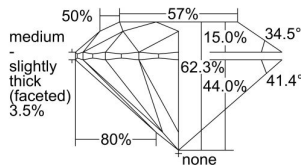

GIA®

FACSIMILE

GIA REPORT 6495873644

Verify this report at GIA.edu

GIA NATURAL DIAMOND DOSSIER®

July 09, 2024
GIA Report Number **6495873644**
Shape and Cutting Style ..... **Round Brilliant**
Measurements ..... **3.66 - 3.69 x 2.29 mm**

GRADING RESULTS

Carat Weight ..... **0.19 carat**
Color Grade ..... **I**
Clarity Grade **S12**
Cut Grade ..... **Excellent**

ADDITIONAL GRADING INFORMATION

Polish ..... **Excellent**
Symmetry ..... **Excellent**
Fluorescence ..... **Medium Blue**
Clarity Characteristics..... **Cloud, Crystal, Feather**
Inscription(s): **GIA 6495873644**

PROPORTIONS

Profile to actual proportions

GRADING SCALES

GIA COLOR SCALE	GIA CLARITY SCALE	GIA CUT SCALE	
D	FLAWLESS	EXCELLENT	
E	INTERNALLY FLAWLESS		
F		VVS₁	VERY GOOD
G	VVS₂		
H	VS₁	GOOD	
I	VS₂		
J	S1₁	FAIR	
K	S1₂		
L	I₁	POOR	
M	I₂		
N	I₃		
O			
P			
Q			
R			
S			
T			
U			
V			
W			
X			
Y			
Z