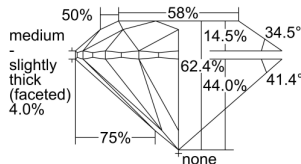

GIA®

FACSIMILE

GIA REPORT 6495898024

Verify this report at GIA.edu

GIA NATURAL DIAMOND DOSSIER®

July 11, 2024
GIA Report Number **6495898024**
Shape and Cutting Style ..... **Round Brilliant**
Measurements ..... **4.11 - 4.13 x 2.57 mm**

GRADING RESULTS

Carat Weight ..... **0.27 carat**
Color Grade ..... **H**
Clarity Grade **VS1**
Cut Grade ..... **Excellent**

ADDITIONAL GRADING INFORMATION

Polish ..... **Excellent**
Symmetry ..... **Excellent**
Fluorescence ..... **None**
Clarity Characteristics.....**Crystal, Feather, Cloud, Pinpoint**
Inscription(s): **GIA 6495898024**

PROPORTIONS

Profile to actual proportions

GRADING SCALES

GIA COLOR SCALE	GIA CLARITY SCALE	GIA CUT SCALE
COLOURLESS	FLAWLESS	EXCELLENT
D	INTERNALLY FLAWLESS	
E	VVS₁	VERY GOOD
F		
G	VS₁	GOOD
H		
I	SI₁	FAIR
J		
K	I₁	POOR
L		
M	I₂	
N	I₃	
O		
P		
Q		
R		
S		
T		
U		
V		
W		
X		
Y		
Z